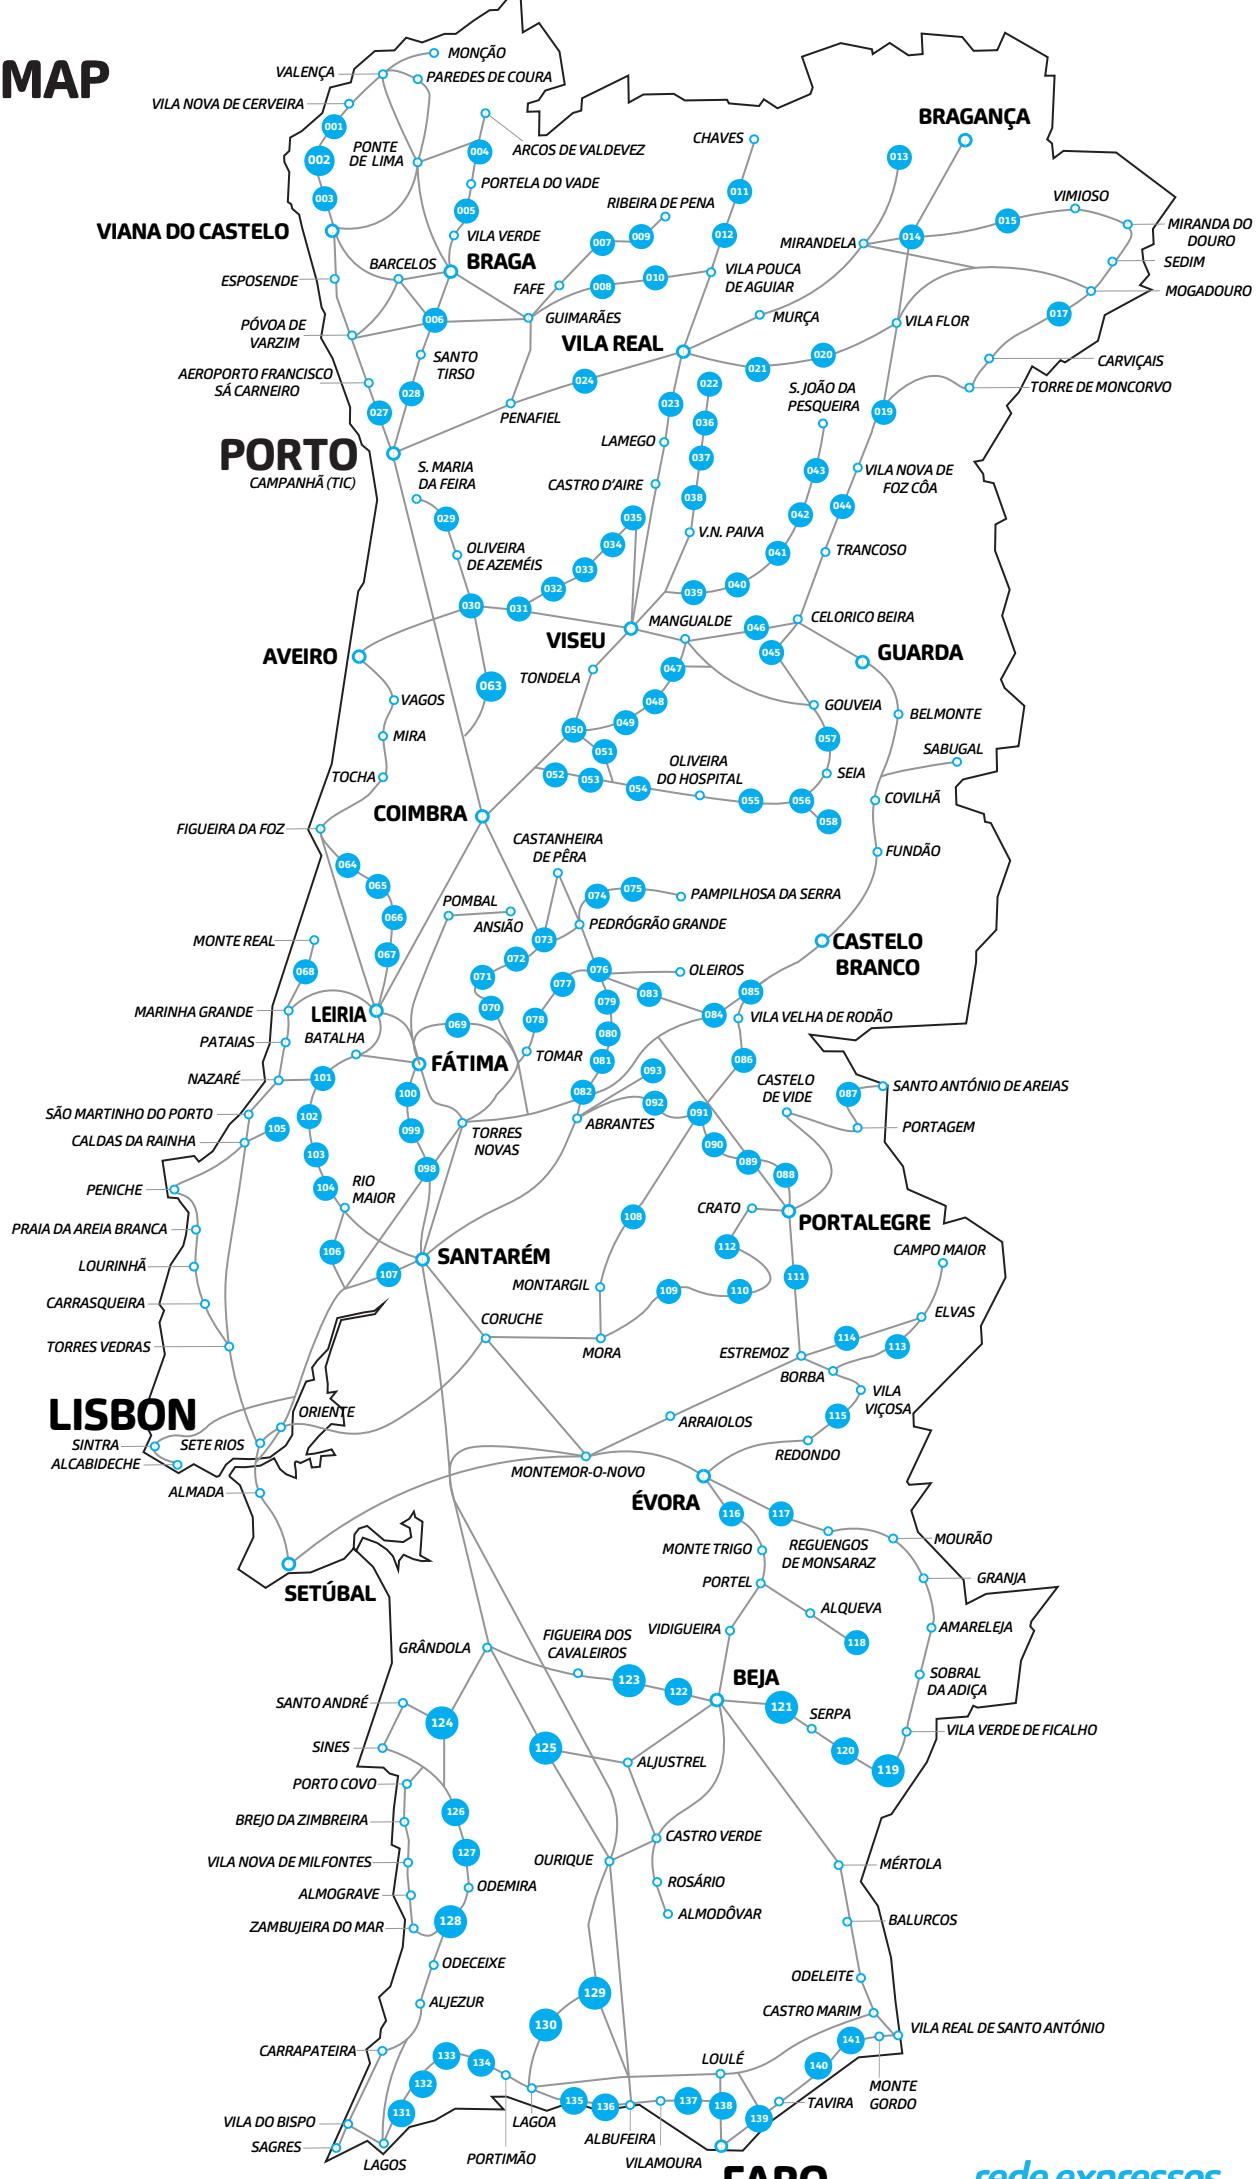

# NETWORK MAP

NATIONAL NETWORK

**FARO**

rede expressos